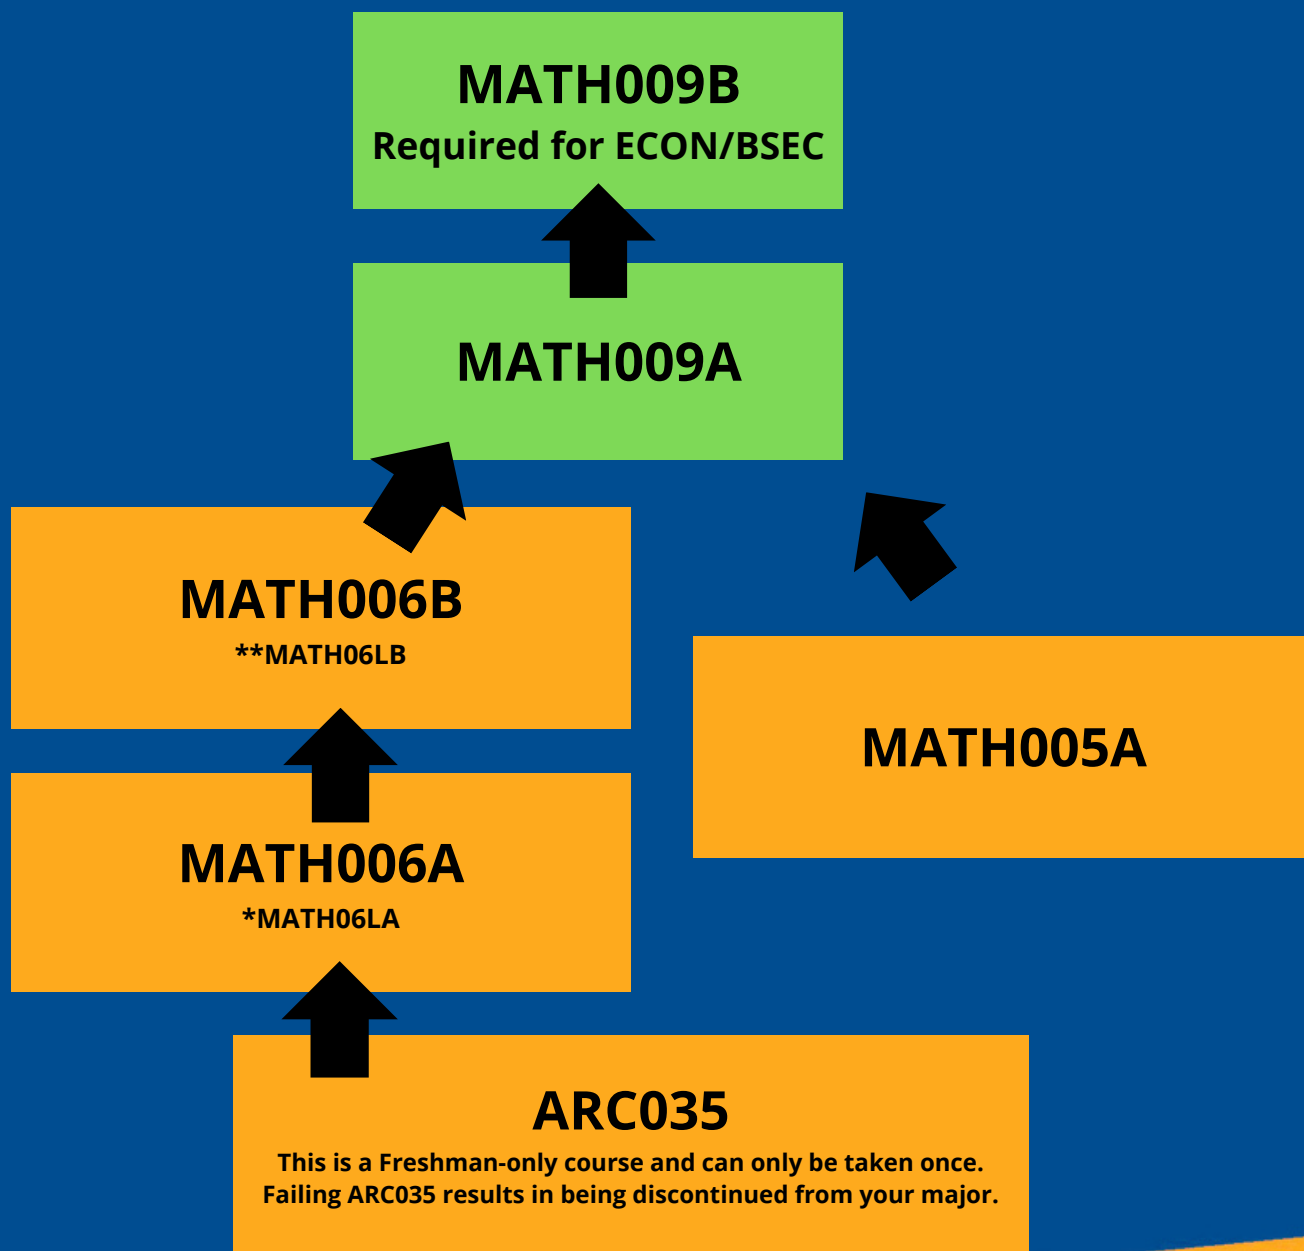

ECON Math Pathways

Students in the Department of Economics should not enroll in MATH004 or MATH005B

*MATH06LA required based on MAE score
**MATH06LB required based on MATH 006A grade